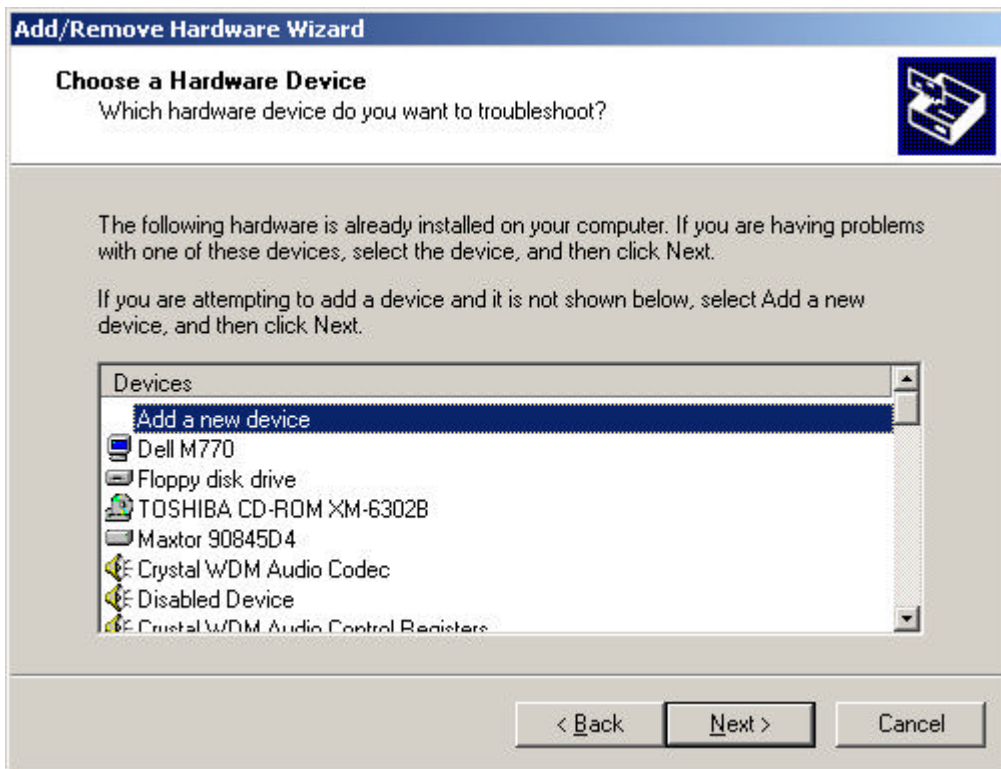

7 Choose a Hardware Device

Add a new device

Next>

...