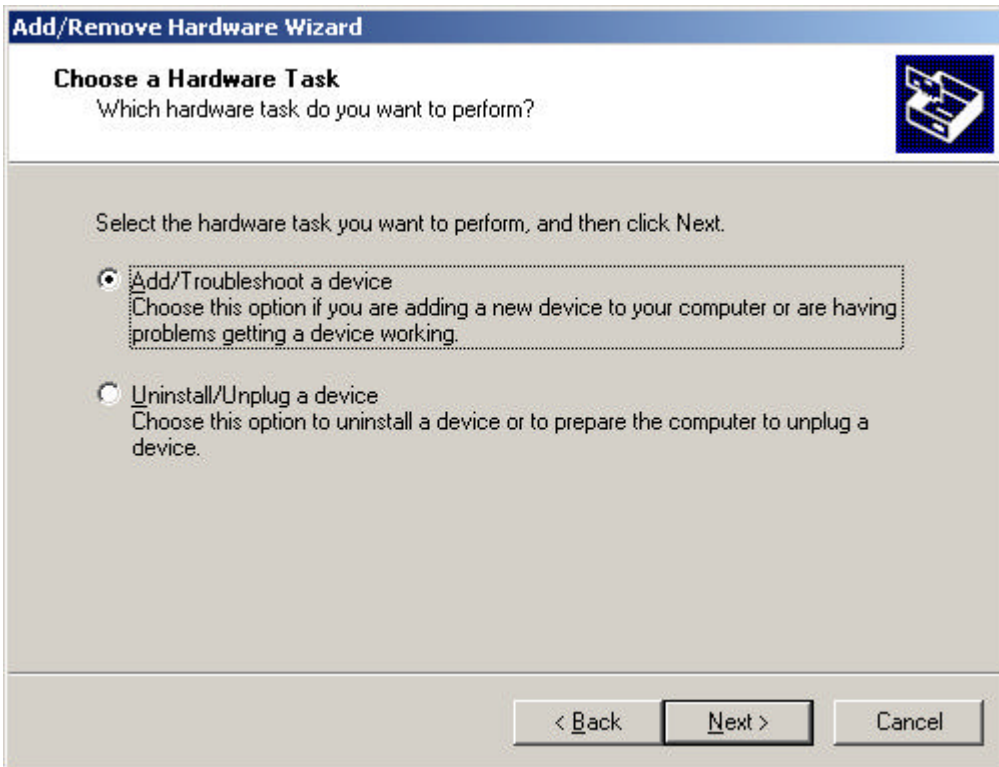

5 Choose a Hardware Task

Choose a Hardware Task   가   가   Radio
...   **Add/Troubleshoot a device**   **Next>**   ...