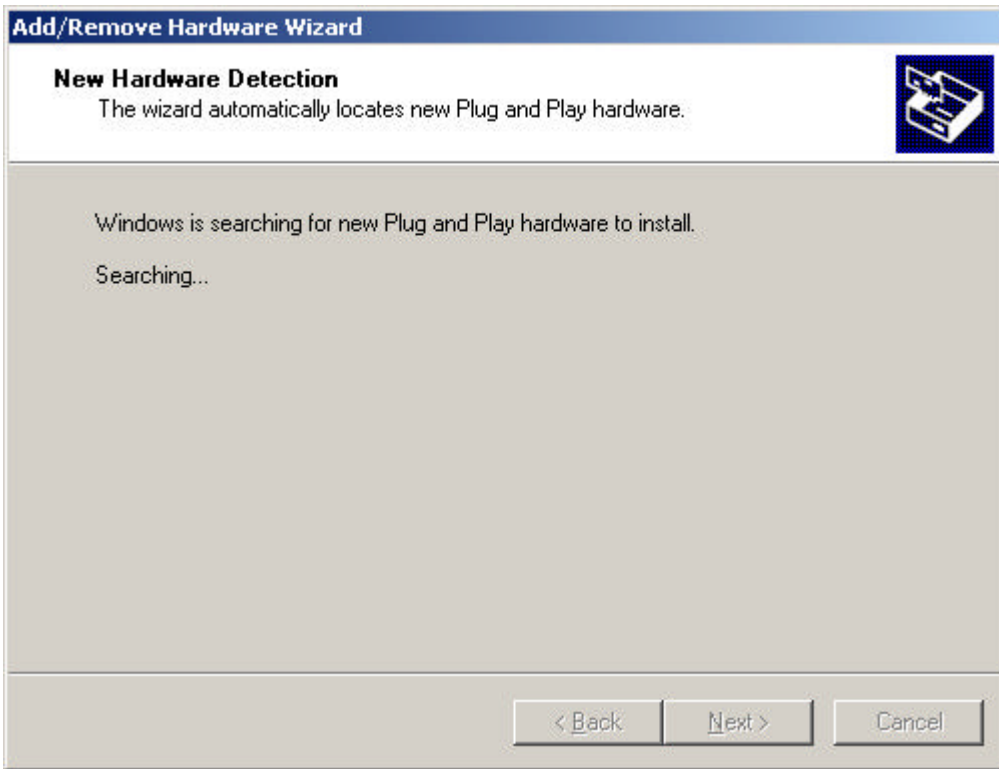

#### 4 Welcome to the Add/Remove Hardware Wizard

**Next>**

...

5 Choose a Hardware Task

**Choose a Hardware Task**                      가                      가                      Radio  
...                      **Add/Troubleshoot a device**                      **Next>**                      ...