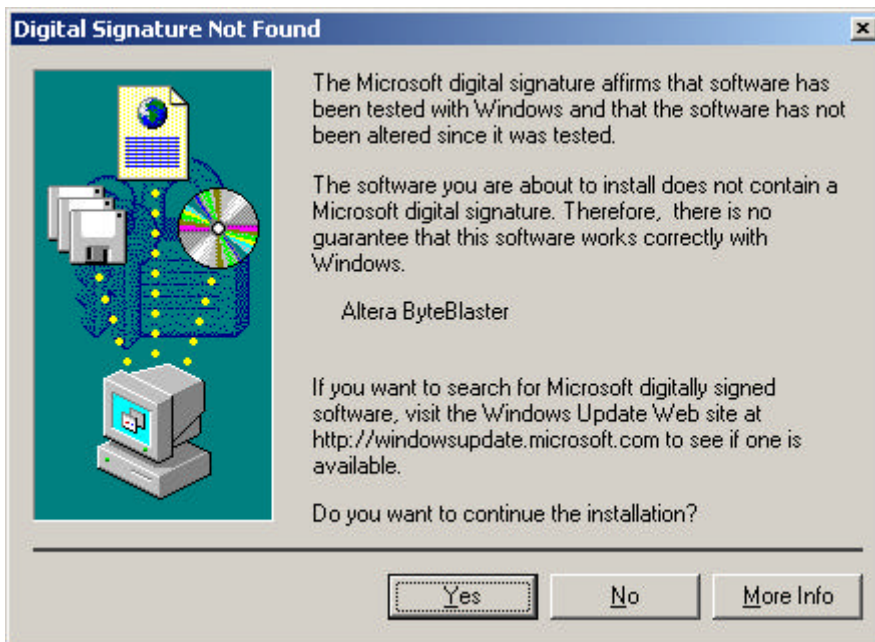

17 Digital Signature Not Found

Digital Signature Not Found

Yes

...