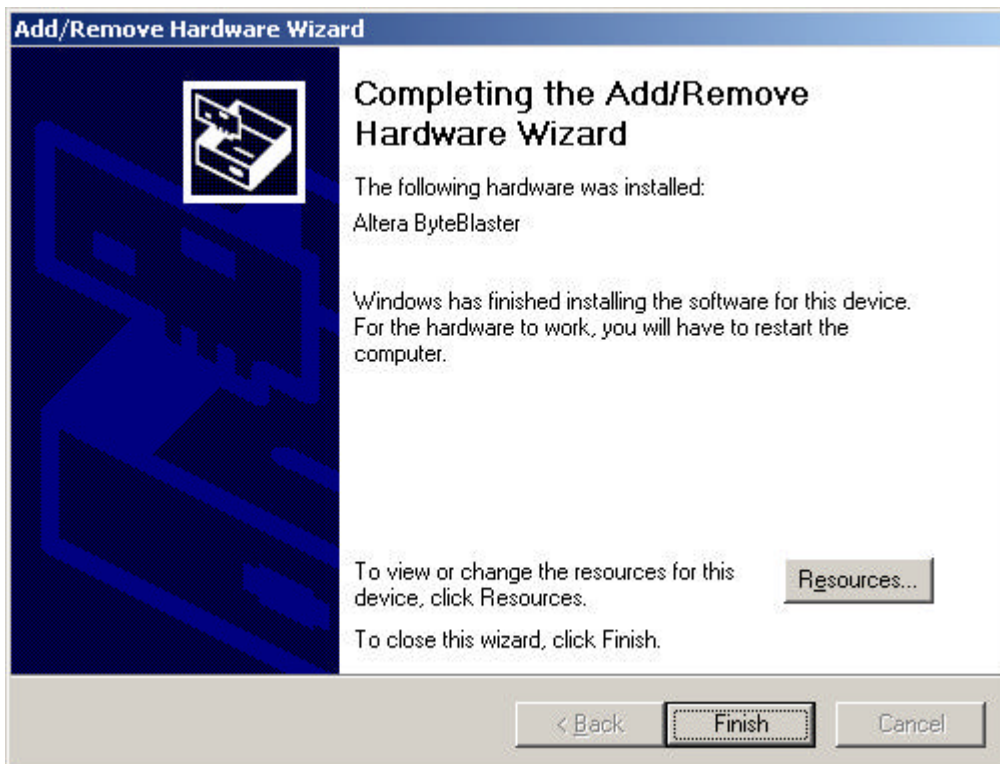

### 16 Start Hardware Installation

가 Hardware 가 **Start Hardware Installation**  
**Next>** ...

17 Digital Signature Not Found

**Digital Signature Not Found**

**Yes**

...

18 Completing the Add/Remove Hardware Wizard