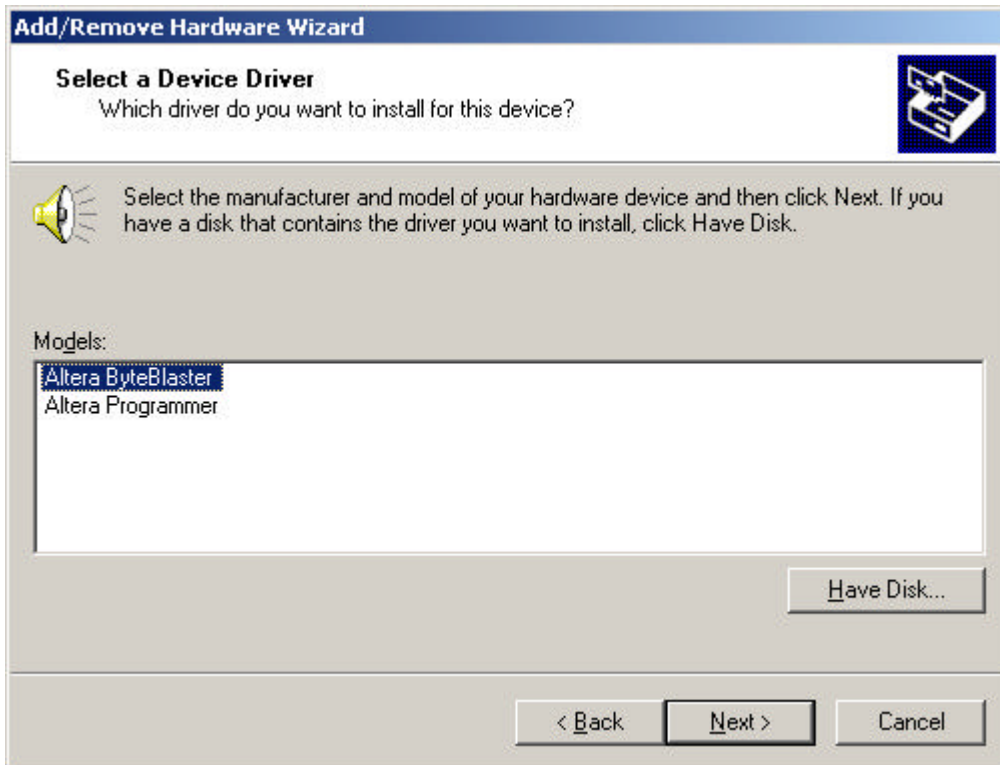

13 win2000.inf 가

Install From Disk

**OK** ...

14 Digital Signature Not Found

**Digital Signature Not Found**

Yes

15 Select a Device Driver

Select a Device Driver , ALTERA Hardware **Next>** ...  
( 가 Hardware ... ) Altera ByteBlaster