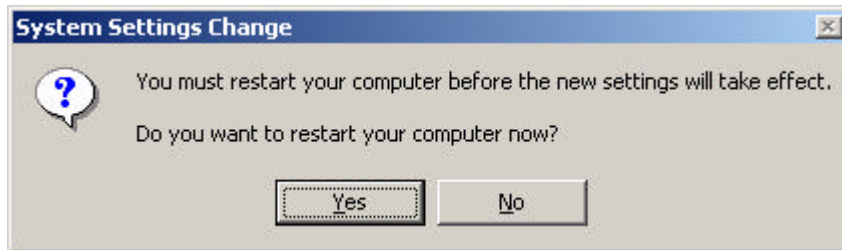

Completing the Add/Remove Hardware Wizard
... **Finish** ...

Driver 가

19 System Setting Change

Hardware Driver 가

System Settings Change Yes

... (가 ...)

PC