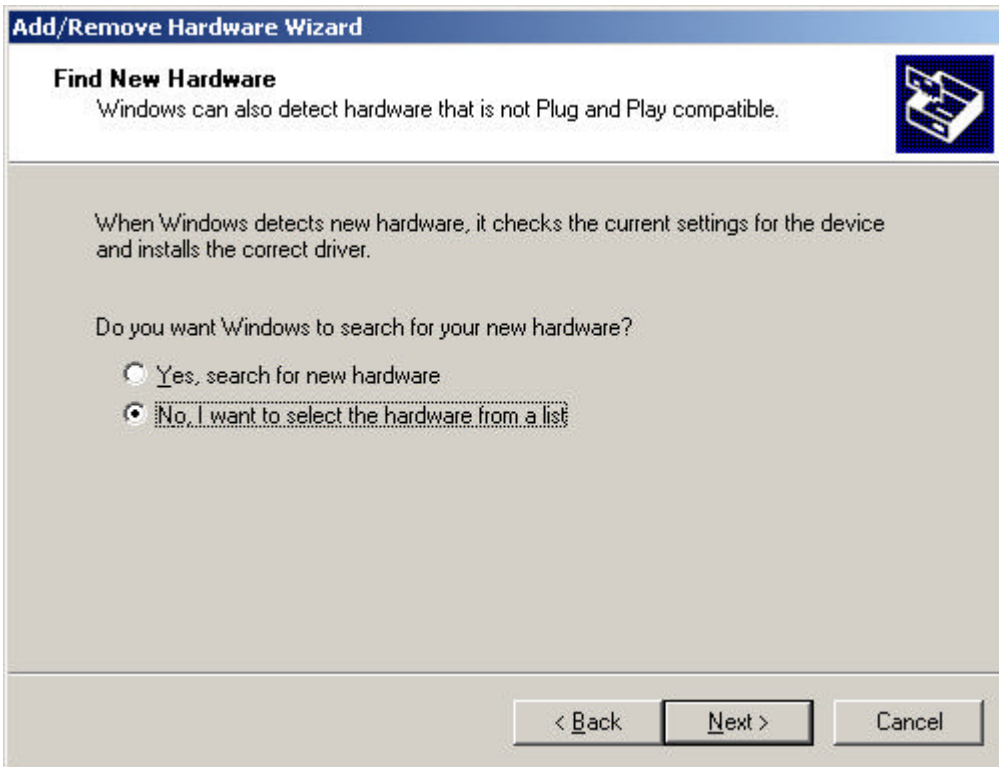

8 Find New Hardware

Find New Hardware , ***No, I want to select the hardware from list***
Next> ...