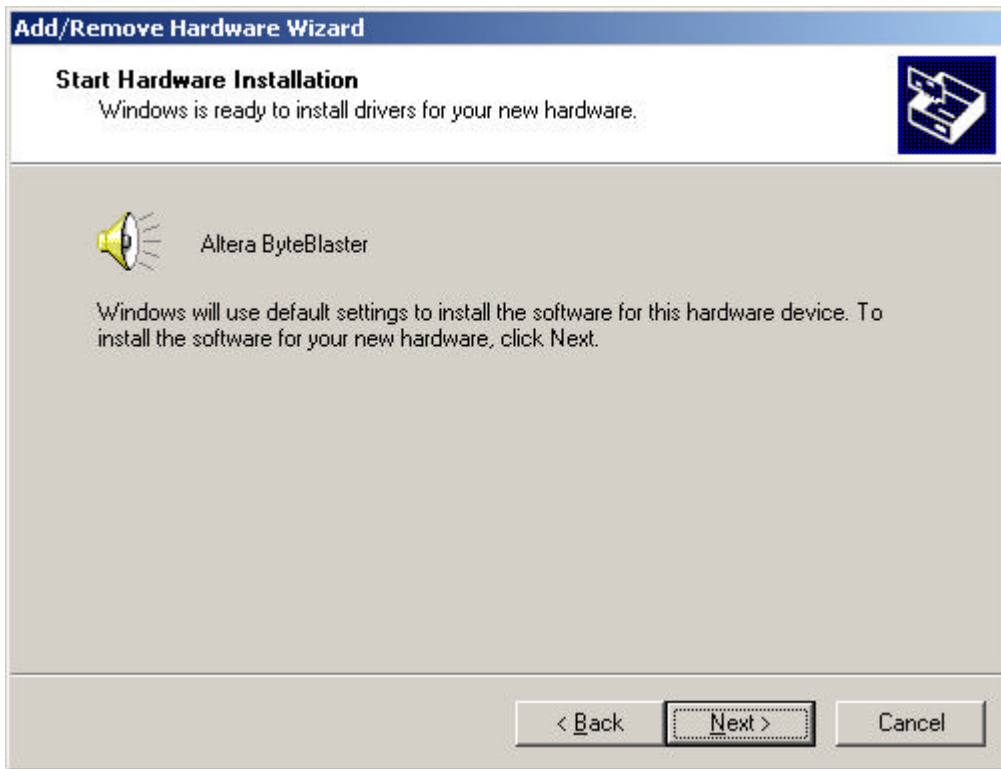

13 win2000.inf 가

Install From Disk

**OK** ...

14 Digital Signature Not Found

**Digital Signature Not Found**

Yes

15 Select a Device Driver

Select a Device Driver , ALTERA Hardware **Next>** ...  
( 가 Hardware ... ) Altera ByteBlaster